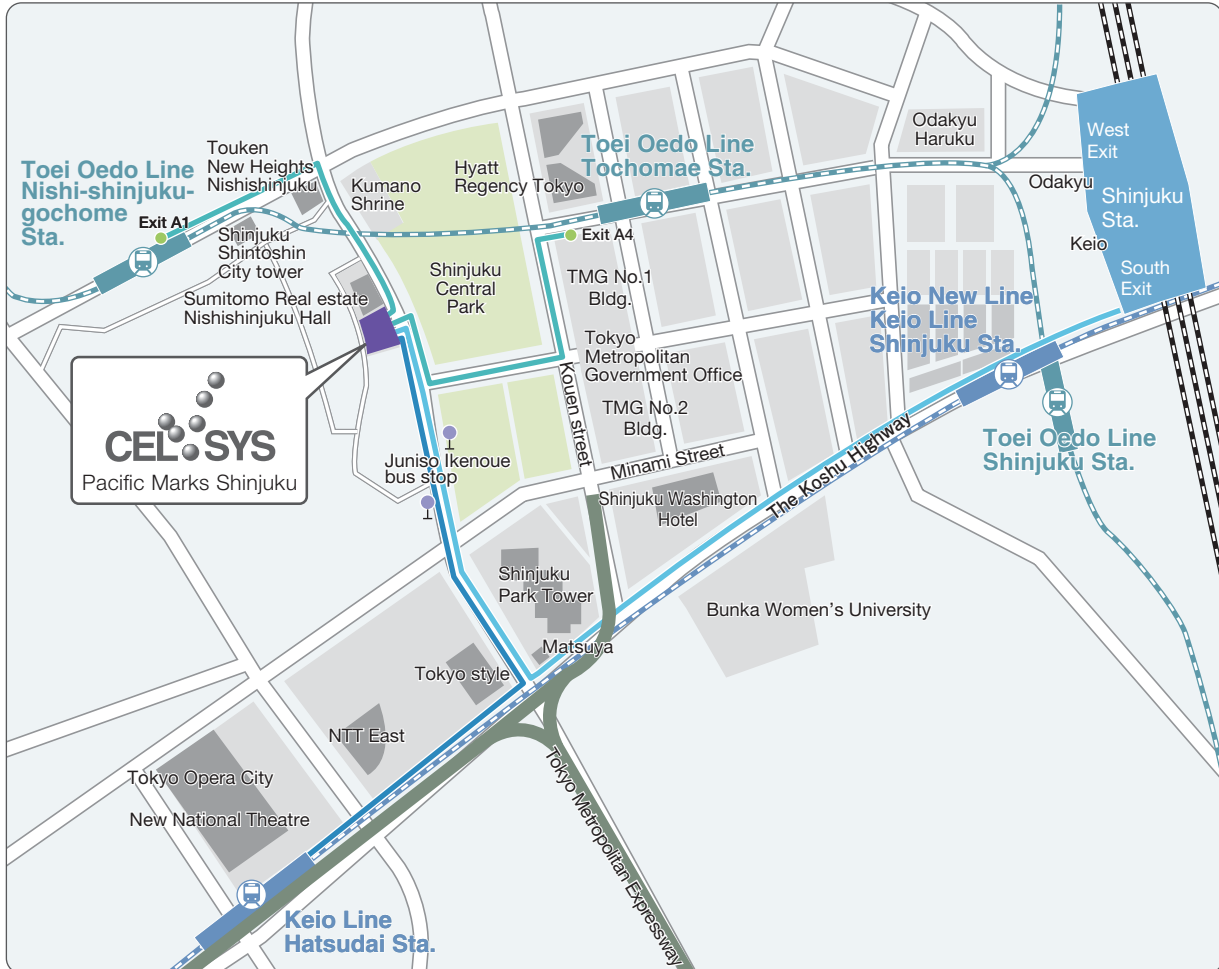

# Access Map

CELSYS, Inc.

## Direction

- Toei Oedo Line** 8 minutes walk from Nishi-shinjuku gochome Sta. A1 Exit  
 8 minutes walk from Tochomae Sta. A4 Exit
- Keio New Line** 15 minutes walk from Hatudai Sta. East Exit
- JR Line/Odakyu Line** 20 minutes walk from Shinjuku Sta. South Exit minutes
- Keio Bus** From Shinjuku Sta. South Exit  
 For Nakano Sta. (JUKU45) /  
 For Nakano Shako (JUKU41) /  
 For Shibuya Sta. (JUKU51)  
 Juniso Ikenoue bus stop is about 7 minutes away.